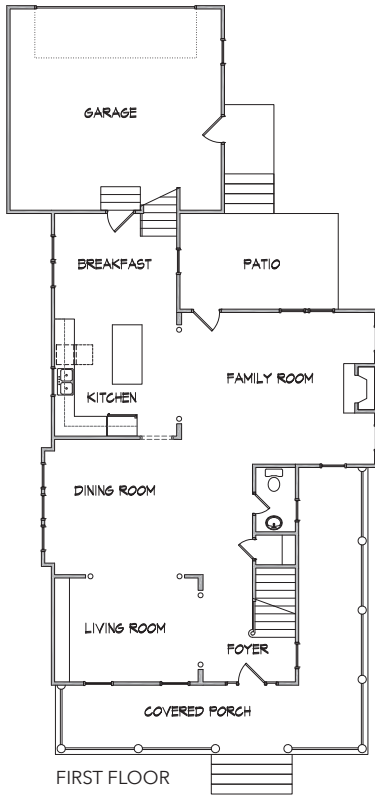

Harper Lyn's Treasure Chest House

Organized by Closet Factory

3

House Highlights

- Large wrap around front porch
- Rear loading attached garage
- Loaded with storage treasures and style by Closet Factory to fit today's lifestyle and storage needs
- Study/home office with formal dining room off the foyer
- Upstairs laundry
- Tankless water heater

🏠 2,634 sq ft 🛏️ 4 🛁 3.5 🚗 2

FIRST FLOOR

SECOND FLOOR

closetfactory

Columbia Gas
A NISource Company

Architectural Style
Contemporary Georgian

Architectural Design
Mayfield Designs,
Frank Betz Associates
757-547-2191