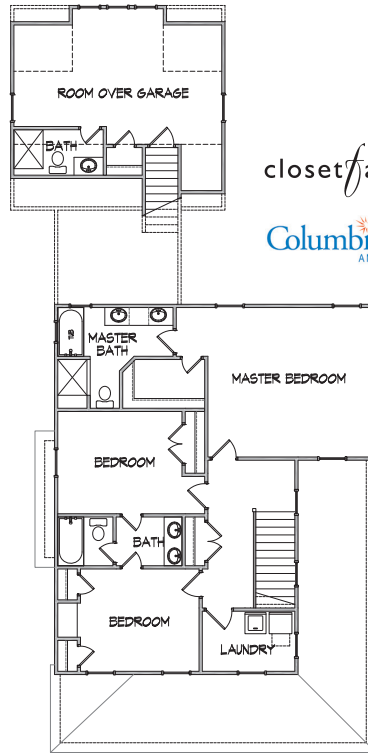

Harper Lyn's Treasure Chest House

Organized by Closet Factory

3

House Highlights

- Large wrap around front porch
- Rear loading attached garage
- Loaded with storage treasures and style by Closet Factory to fit today's lifestyle and storage needs
- Study/home office with formal dining room off the foyer
- Upstairs laundry
- Tankless water heater

🏠 2,634 sq ft 🛏️ 4 🛁 3.5 🚗 2

FIRST FLOOR

SECOND FLOOR

closetfactory

Columbia Gas
A NISource Company

Architectural Style
Contemporary Georgian

Architectural Design
Mayfield Designs,
Frank Betz Associates
757-547-2191