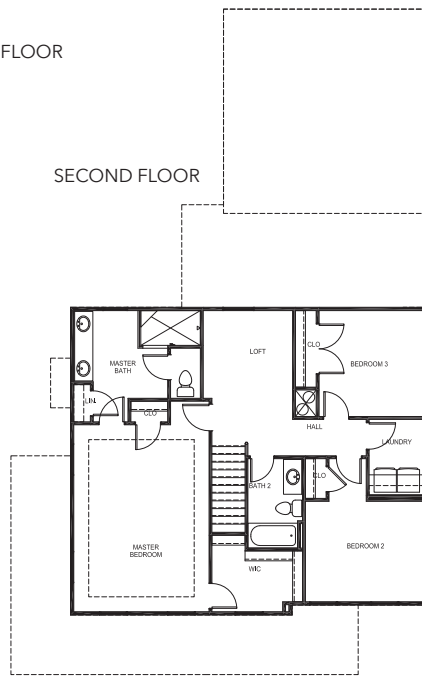

# Monroe, featuring Columbia Gas of Virginia

6

2,427 sq ft

3

2.5

2

## House Highlights

- 42" white kitchen cabinets with navy blue island, quartz countertops, farmhouse sink, dual fuel range, wood range hood
- Double crown molding in main living areas
- Gas fireplace and HD video package in family room
- Build-in cubby and hooks in mud room
- Loft with built-in bookshelves and bench
- Hardwood Oak Stairs
- Serenity master bath with enlarged ceramic tile shower, frameless glass, corner seat and rain shower head
- HardiePlank siding