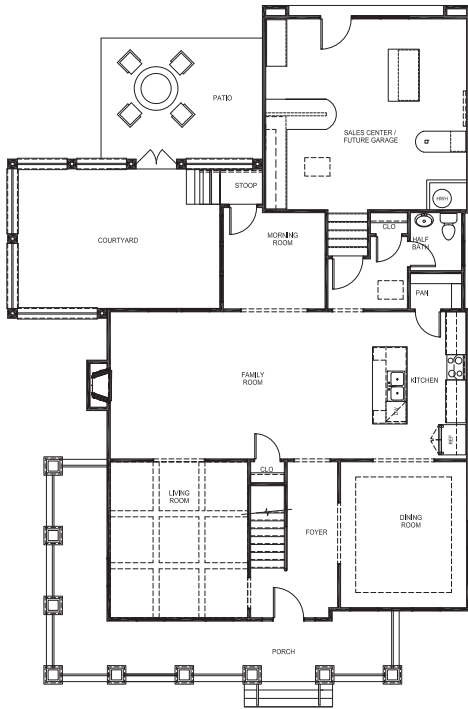

# Monroe, featuring Columbia Gas of Virginia

6

2,427 sq ft

3

2.5

2

## House Highlights

- 42" white kitchen cabinets with navy blue island, quartz countertops, farmhouse sink, dual fuel range, wood range hood
- Double crown molding in main living areas
- Gas fireplace and HD video package in family room
- Build-in cubby and hooks in mud room
- Loft with built-in bookshelves and bench
- Hardwood Oak Stairs
- Serenity master bath with enlarged ceramic tile shower, frameless glass, corner seat and rain shower head
- HardiePlank siding